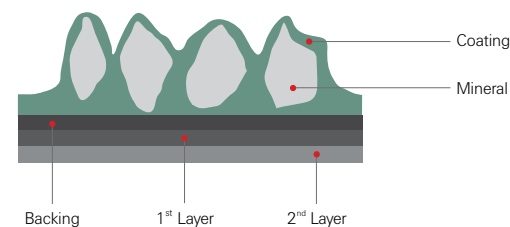

Technical Specifications

Grain	Ceramic, Alumina Zirconia
Backing	Multi Layer Special Backing
Bond	Phenolic Resin
Coating	Closed Coat
Grit Range	24 - 120

Application

Ceramic Sundisc

Disc

DESCRIPTION	GRIT				PACKING			
	24	36	50	80	GRIT	QTY. / BOX	BOX / CASE	QTY. / CASE
4-1/2" Ceramic Fiber Disc	74201	74202	74204	74206	24-80	25	8	200
5" Ceramic Fiber Disc	74301	74302	74304	74306	24-80	25	4	100
7" Ceramic Fiber Disc	74401	74402	74404	74406	24-80	25	4	100

Revolution in Fiber Discs

Strong Multi-Layer Structure

Special multi-layer structure provides better cutting performance and longer life than regular Fiber Discs.

No Warping Problems

- Remains consistently flat in humid conditions
- Easy to lock on tool