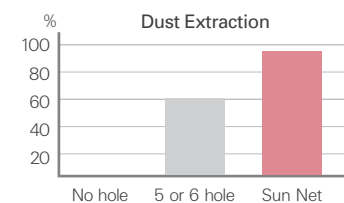

Technical Specifications

Grain	Premium Aluminum Oxide
Backing	Very Flexible Film
Bond	Flexible Resin
Coating	Semi-Close
Grit	400 ~ 1500

Application

Dust Free Sanding with Better Life

- Dust-free sanding allows clean and healthy working environment
- Special abrasive coating method prevents clogging problem