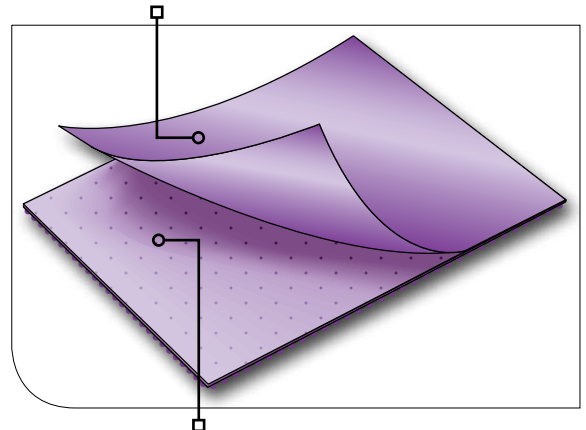

Elastic conforms to steering wheel
Universal size fits all steering wheels

Innovative Technology Keeps Seat Covers in Place During the Repair Process

Wall Mount Interior Protection
Product Dispenser

PART NUMBER	DESCRIPTION	PER BOX
36900	3M™ Interior Protection Automotive Seat Cover	250
36901	3M™ Floor Protection Mats	250
36902	3M™ Steering Wheel Covers	250
36903	3M™ Interior Protection Product Dispenser	1
36905	3M™ Interior Protection Product Kit	1

The top (outside) layer of the seat cover is smooth, so maintenance technicians can 'slip' in and out of vehicles easily – allowing them to work faster without the need for extra caution.

The bottom (inside) layer of the seat cover is formulated with a high friction plastic so that it can 'grip' itself into place on any surface – cloth, leather and carpet. This layer keeps the product in place for continued protection.