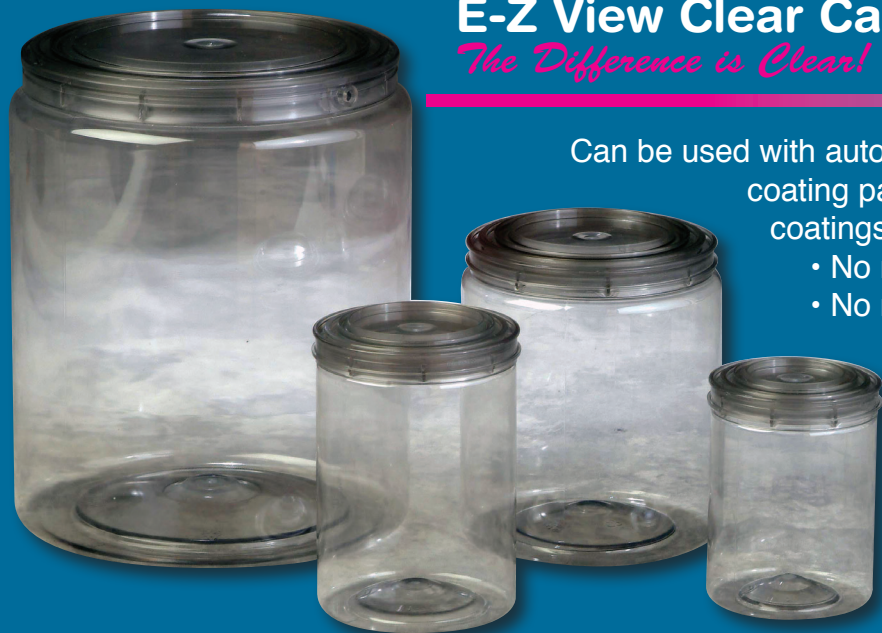

E-Z View Clear Cans

The Difference is Clear!

Can be used with automotive paints, water base paints, powder coating paints, light industrial coatings, architectural coatings and more. **Won't rust! Won't dent!**

- No more dented cans
- No more rusty cans
- Side walls act as clear coat finish for mixed paint
- Can be used with -
- Automotive finishes
- Water base paints
- Powder coating paints
- Lite Industrial coatings
- Architectural coatings

#10008 Half Pint Cans, 48 Cans/case
#10016 Pint Cans, 48 Cans/case
#10099 Can Opener, 48/case

#10032 Quart Cans, 48 Cans/case
#10128 Gallon Cans, 24 Gallon Cans/case